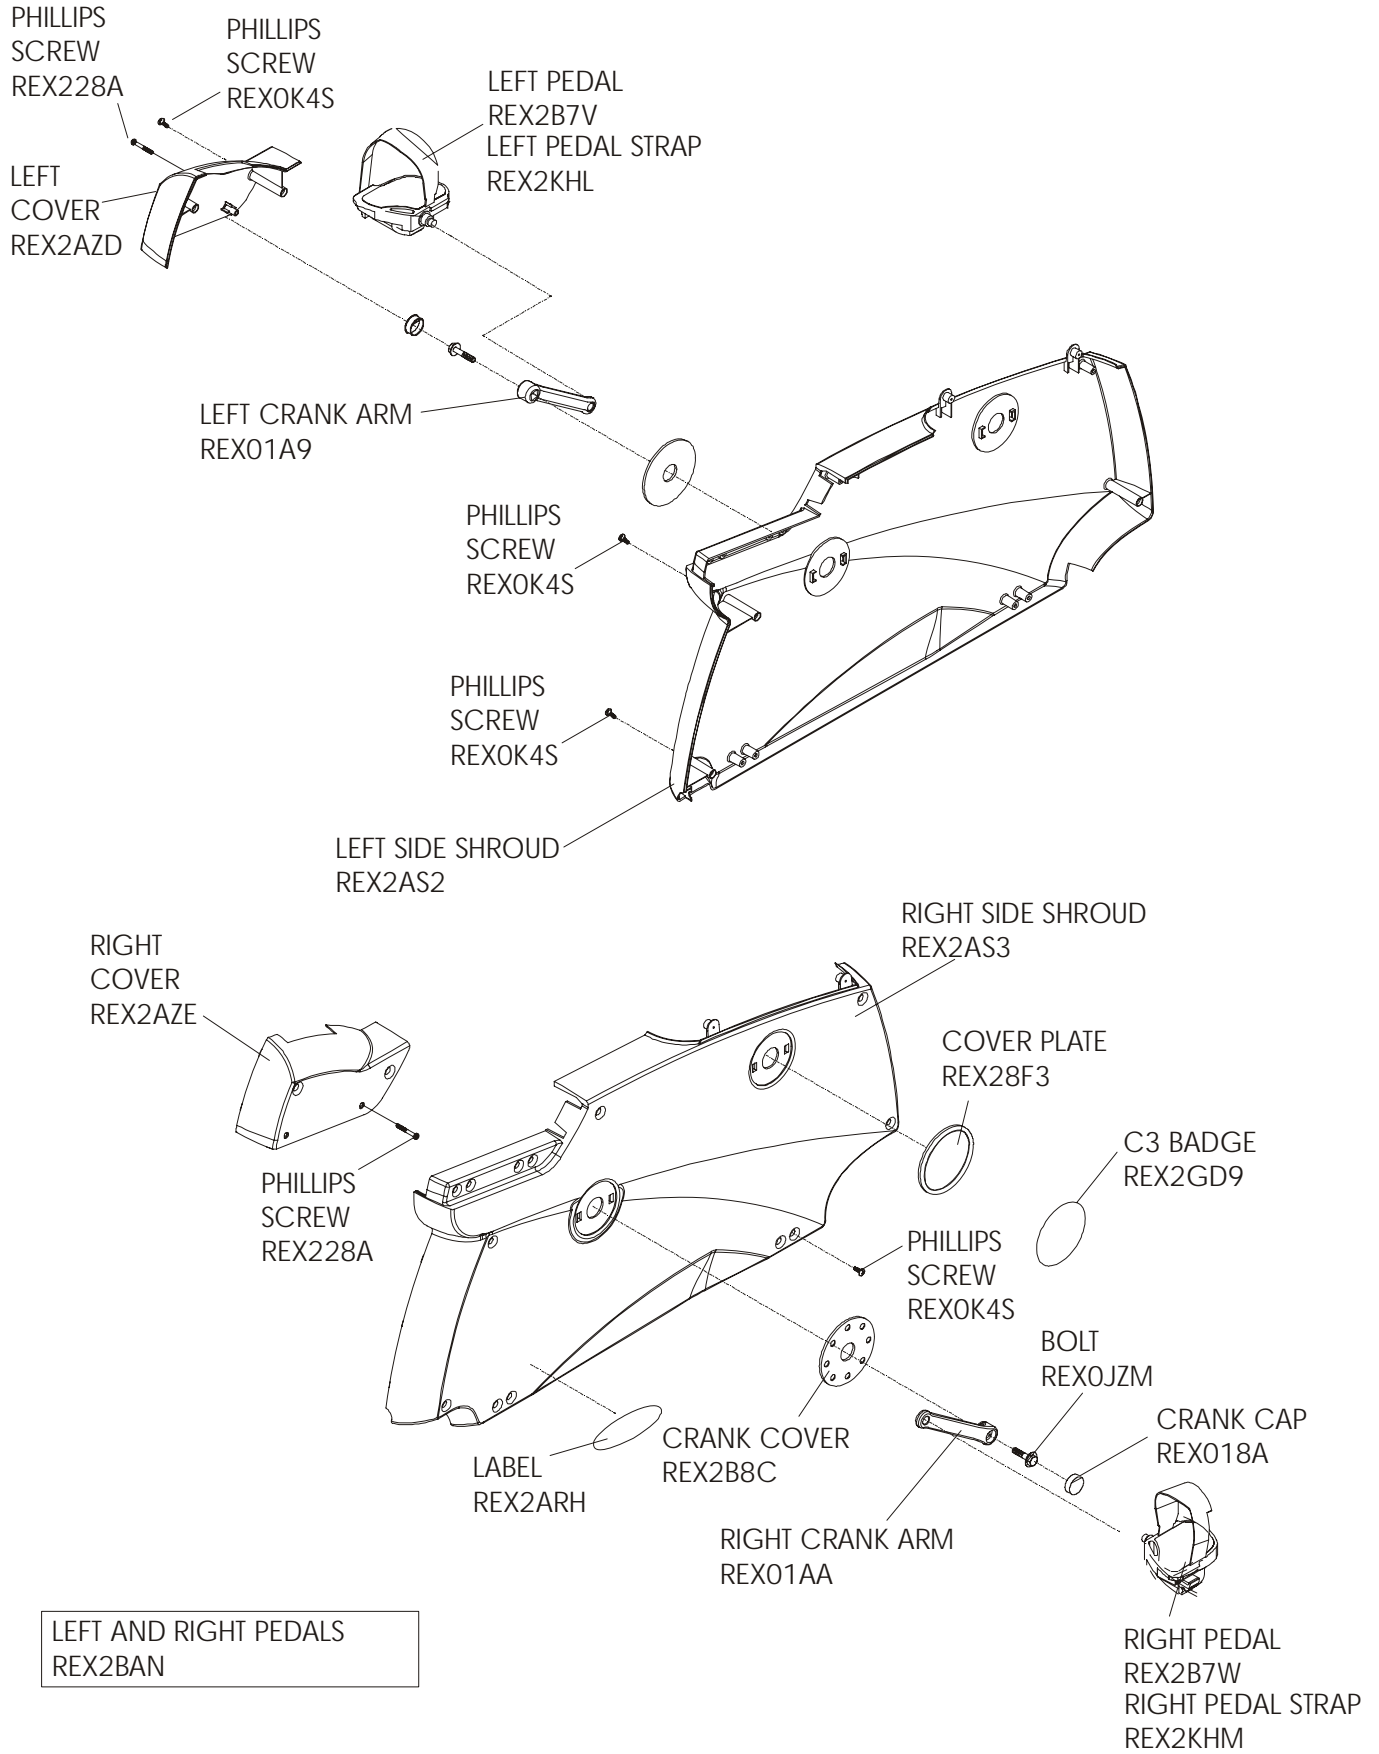

End of Life

Operation Manuals	
English	8115401
German	8115501
French	8115601
Spanish	8115701
Russian	8115801

CONSOLE ASSEMBLIES:
BASIC ENGLISH - BAS-000X-0203
BASIC GERMAN - BAS-020X-0103
ADVANCED ENGLISH - ADV-000X-0203
ADVANCED GERMAN - ADV-020X-0103