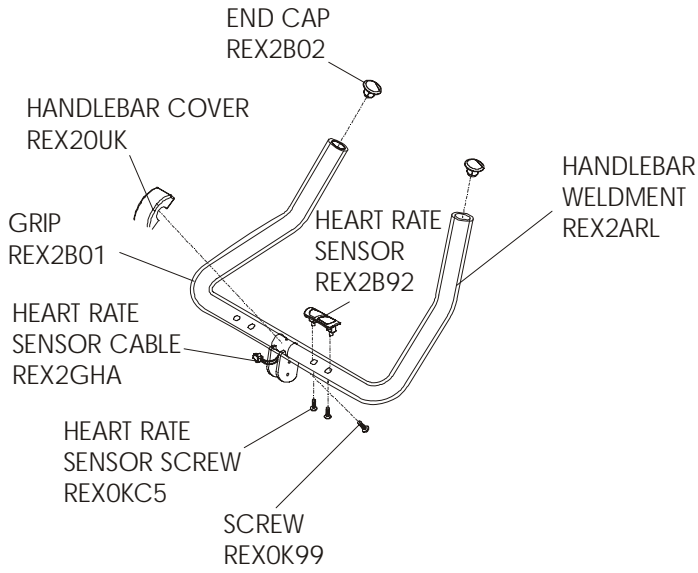

End of Life

Operation Manuals	
English	8115401
German	8115501
French	8115601
Spanish	8115701
Russian	8115801

CONSOLE ASSEMBLIES:
BASIC ENGLISH - BAS-000X-0203
BASIC GERMAN - BAS-020X-0103
ADVANCED ENGLISH - ADV-000X-0203
ADVANCED GERMAN - ADV-020X-0103